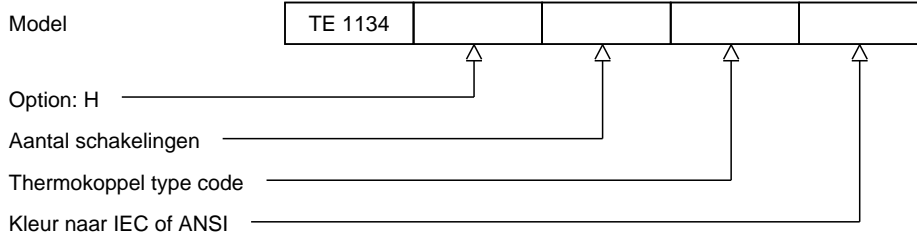

Bestelcode

H9-2 Rev. 0 07/07

thermo-electra
temperature sensor solutions

Thermo Electra B.V.
Weteringweg 10
2641KM Pijnacker
The Netherlands

Phone +31 (0)15 - 3621200
Fax +31 (0)15 - 3694082
Email sales@thermo-electra.com
http://www.thermo-electra.com