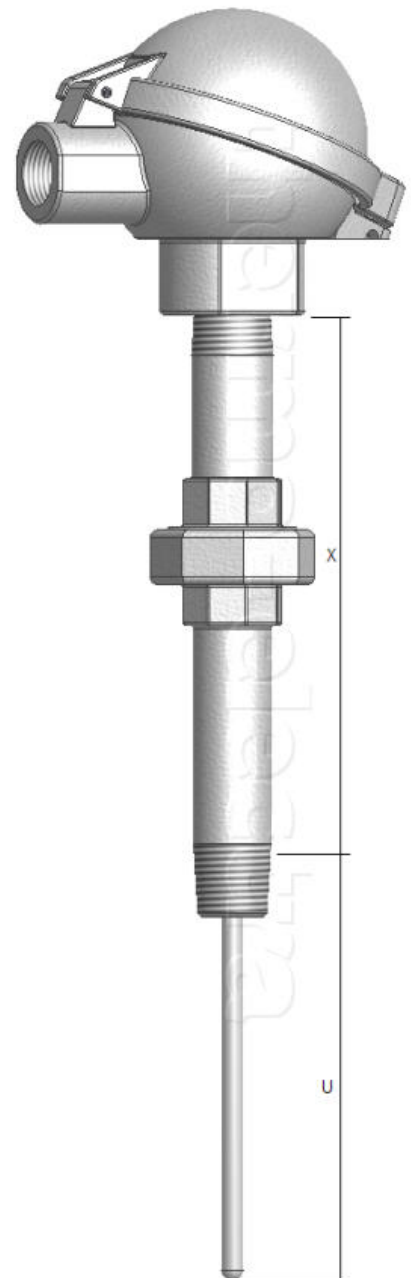

Transmitter

Model	Select from our standard range or specify your standardized brand
Range and model	To specify
Head mounted	Standard mounted on insert, replaces the terminal block
Alternative mounting	Mounted in the cover of the head

Connection head

Model	DAN-AK (showed), other connectionheads possible
Material	Aluminium, plastic or stainless steel
Cable entry	M20x1.5 standard, other threads possible

Measuring insert

Construction	Springloaded and replaceable
Springaction	>10mm standard, >40mm optional
Diameter	6.0mm standard, other diameters possible
Type	Mineral insulated (MgO)

Thermocouple

Calibration	K, T, J, E, R, S, B, U, N or L
For duplex	KK, TT, JJ, EE, RR, SS, BB, UU, NN or LL
Accuracy	According to IEC 60584-1

Extension

Type	Nipple - union - nipple standard, other constructions possible
Material	Stainless steel
Style / Connection	1/2" NPT standard, other threads possible
Length	150 mm standard, other lengths possible

Datasheet notification

This datasheet is purely indicative, build-up of model code may vary from this datasheet depending on chosen model or execution!

Ordering code

*This datasheet is purely indicative, build-up of model code may vary from this datasheet.

H3-1 Rev.0 7/07

thermo-electra
temperature sensor solutions

Thermo Electra B.V.
Weteringweg 10
2641KM Pijnacker
The Netherlands

Phone +31 (0)15 - 3621200
Fax +31 (0)15 - 3694082
Email sales@thermo.nl
http://www.thermo-electra.com