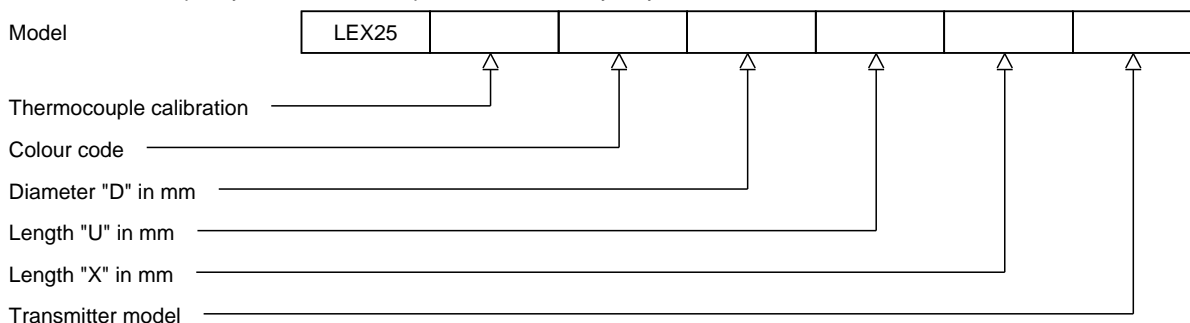

Transmitter

Model	Select from our standard range or specify your standardized brand
Range and model	To specify
Head mounted	Standard mounted on insert, replaces the terminal block
Alternative mounting	Mounted in the cover of the head

Connection head

Model	DAN-AK (showed), other connectionheads possible
Material	Aluminium, plastic or stainless steel
Cable entry	M20x1.5 standard, other threads possible

Measuring insert

Construction	Springloaded and replaceable
Springaction	>10mm standard, >40mm optional
Diameter	6.0mm standard, other diameters possible
Type	Mineral insulated (MgO)

Thermocouple

Calibration	K, T, J, E, R, S, B, U, N or L
For duplex	KK, TT, JJ, EE, RR, SS, BB, UU, NN or LL
Accuracy	According to IEC 60584-1

Extension

Type	Nipple - union - nipple standard, other constructions possible
Material	Stainless steel
Style / Connection	1/2" NPT standard, other threads possible
Length	150 mm standard, other lengths possible

Datasheet notification

This datasheet is purely indicative, build-up of model code may vary from this datasheet depending on chosen model or execution!

Ordering code

*This datasheet is purely indicative, build-up of model code may vary from this datasheet.

H3-1 Rev.0 7/07

thermo-electra
temperature sensor solutions

Thermo Electra B.V.
Weteringweg 10
2641KM Pijnacker
The Netherlands

Phone +31 (0)15 - 3621200
Fax +31 (0)15 - 3694082
Email sales@thermo.nl
http://www.thermo-electra.com