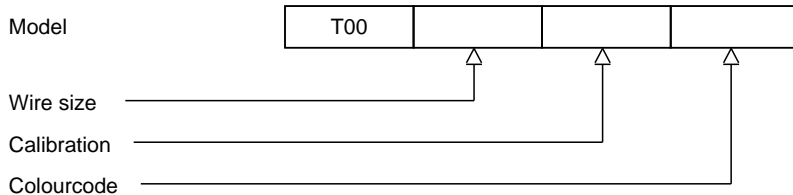

Ordering code

H8-1 Rev. 07/07

thermo-electra
temperature sensor solutions

Thermo Electra B.V.
Weteringweg 10
2641KM Pijnacker
The Netherlands

Phone +31 (0)15 - 3621200
Fax +31 (0)15 - 3694082
Email sales@thermo-electra.com
<http://www.thermo-electra.com>