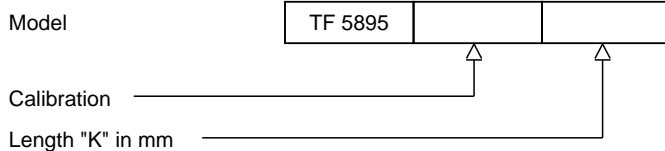

Ordering code

*This datasheet is purely indicative, build-up of model code may vary from this datasheet.

H5-1 Rev. 07/07

thermo-electra
temperature sensor solutions

Thermo Electra B.V.
Weteringweg 10
2641KM Pijnacker
The Netherlands

Phone +31 (0)15 - 3621200
Fax +31 (0)15 - 3694082
Email sales@thermo.nl
<http://www.thermo-electra.com>