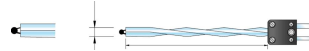

80501 Kabel voeler gevlochten